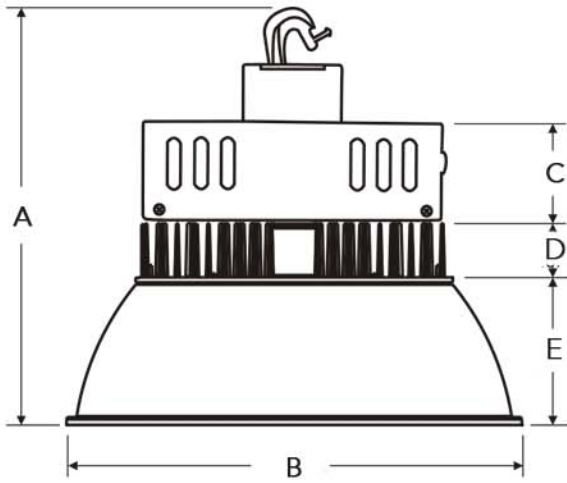

ALED465

Highbay Light

- A. 16.1"
- B. 16.1"
- C. 3.54"
- D. 1.9"
- E. 5.21"

PRODUCT INFO

Housing:

Superior heavy duty die cast aluminum construction.

Lens:

Anodized aluminum reflector. Optional clamp band and flat glass with adder.

Listing & Ratings:

UL and CUL listed for damp locations.

Wattage:

System: 115w

LED Details:

Lumens: 13950
 Voltage: 120-277V
 CRI: 70+
 CCT: 5000K
 250W MH equivalent

Example Order Number: ALED465-L3115120-277V5K

MODEL NO.	WATTAGE	VOLTAGE	COLOR TEMP
ALED465-L3	115W	120-277V 347V	5K: 5000K OTHER*

*Options available. Please contact factory for additional pricing and/or availability.