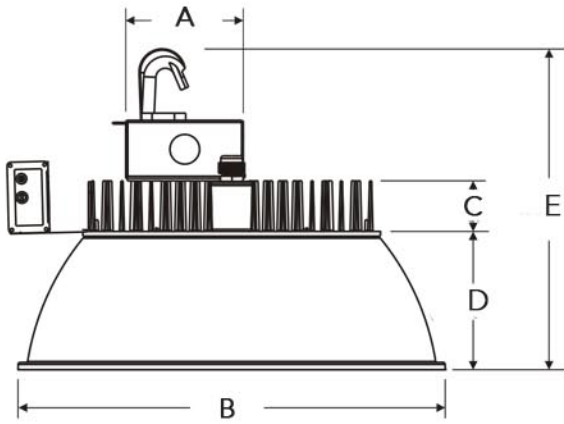

ALED467

Highbay Light

- A. 4.4"
- B. 16.1"
- C. 1.9"
- D. 5.21"
- E. 12"

PRODUCT INFO

Housing:

Superior heavy duty die cast aluminum construction.

Lens:

Anodized aluminum reflector. Optional clamp band and flat glass with adder.

Listing & Ratings:

UL and CUL listed for damp locations.

LED Details:

ALED467-L5
 Wattage: 161
 Lumens: 17929 lm
 250W MH equivalent

ALED467-L9
 Wattage: 215
 Lumens: 26433lm
 400W MH equivalent

CRI: 70+
 CCT: 5000K

Example Order Number: ALED467-L5161120-277V5K

MODEL NO.	VOLTAGE	COLOR TEMP
ALED467-L5-161W	120-277V	5K: 5000K
ALED467-L9-215W	347V	OTHER*

*Options available. Please contact factory for additional pricing and/or availability.